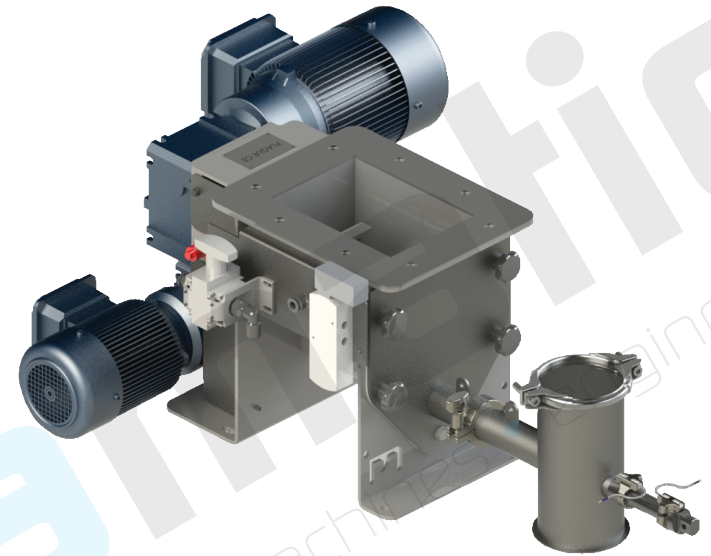

# Feeder D11

contact@palamatic.fr  
+33(0)2 99 86 06 22

WITHOUT FORCED VENTILATION FOR SCREW FEEDER ENGINE

WITH FORCED VENTILATION FOR SCREW FEEDER ENGINE