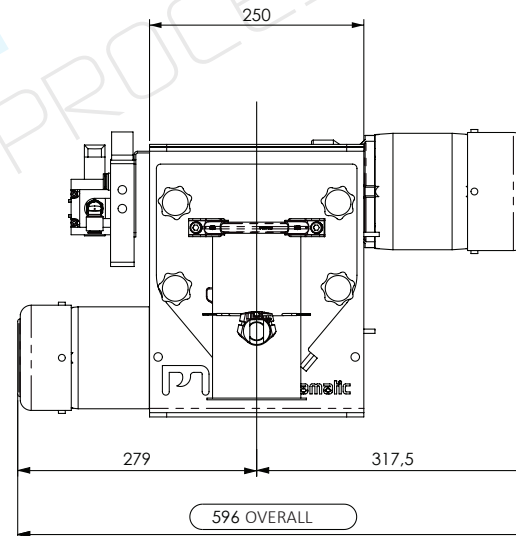

# Feeder D11

contact@palamatic.fr  
+33(0)2 99 86 06 22

WITHOUT FORCED VENTILATION FOR SCREW FEEDER ENGINE

WITH FORCED VENTILATION FOR SCREW FEEDER ENGINE