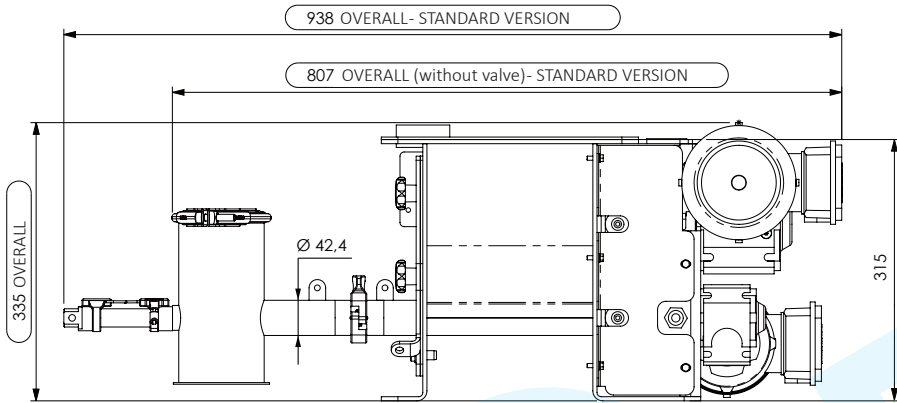

# Feeder D11

contact@palamatic.fr  
+33(0)2 99 86 06 22

WITHOUT FORCED VENTILATION FOR SCREW FEEDER ENGINE

WITH FORCED VENTILATION FOR SCREW FEEDER ENGINE