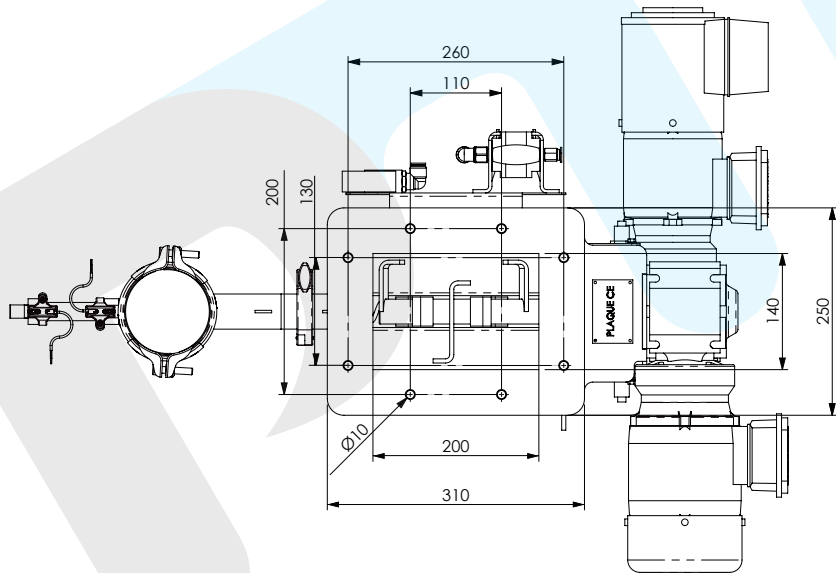

# Feeder D11

contact@palamatic.fr  
+33(0)2 99 86 06 22

WITHOUT FORCED VENTILATION FOR SCREW FEEDER ENGINE

WITH FORCED VENTILATION FOR SCREW FEEDER ENGINE